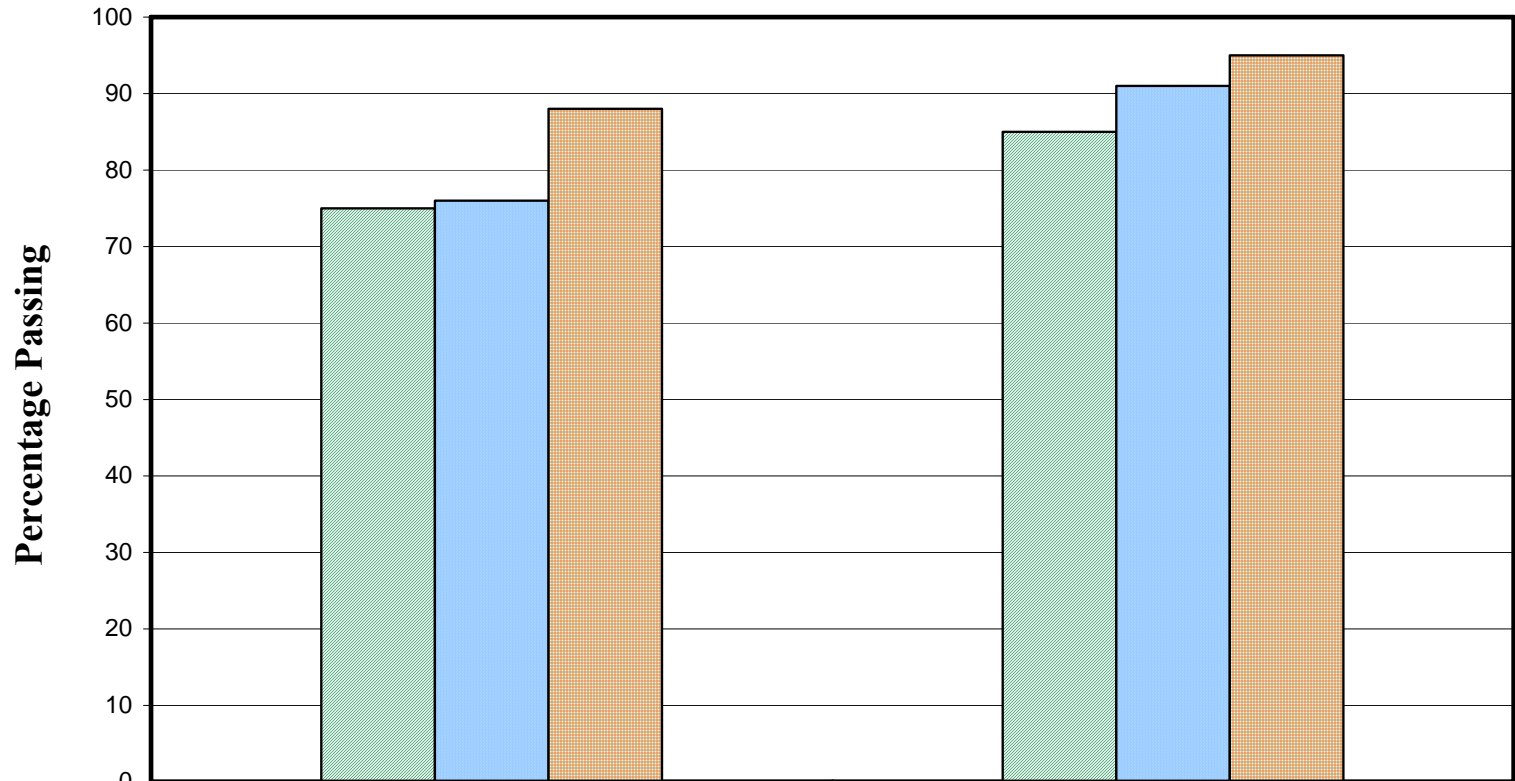

NYS Grade 4 ELA and Math Exam

	Grade 4 ELA	Grade 4 Math
2002-2003	75	85
2003-2004	76	91
2004-2005	88	95

School Year